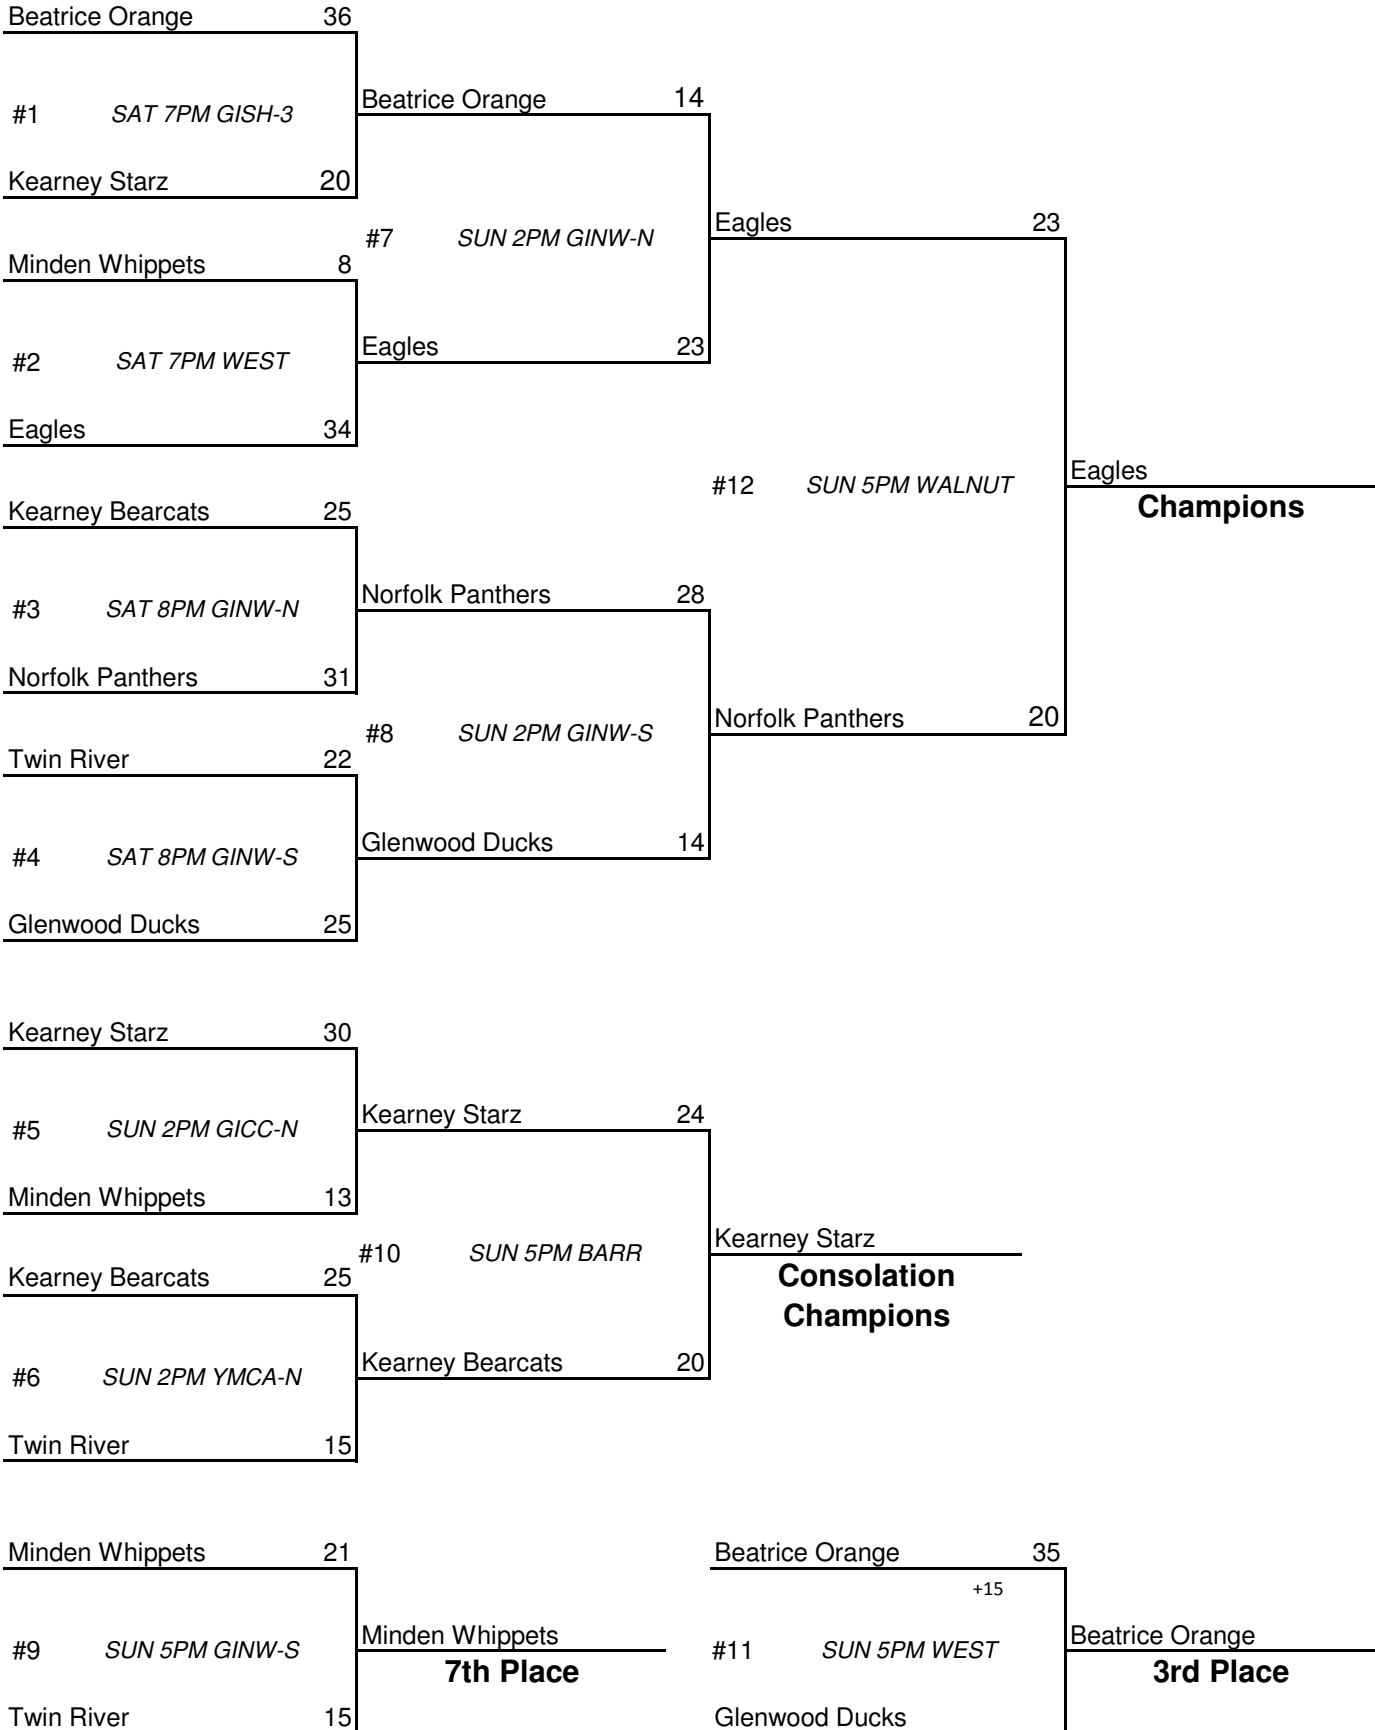

Grade Level Girls 8 - Bracket B