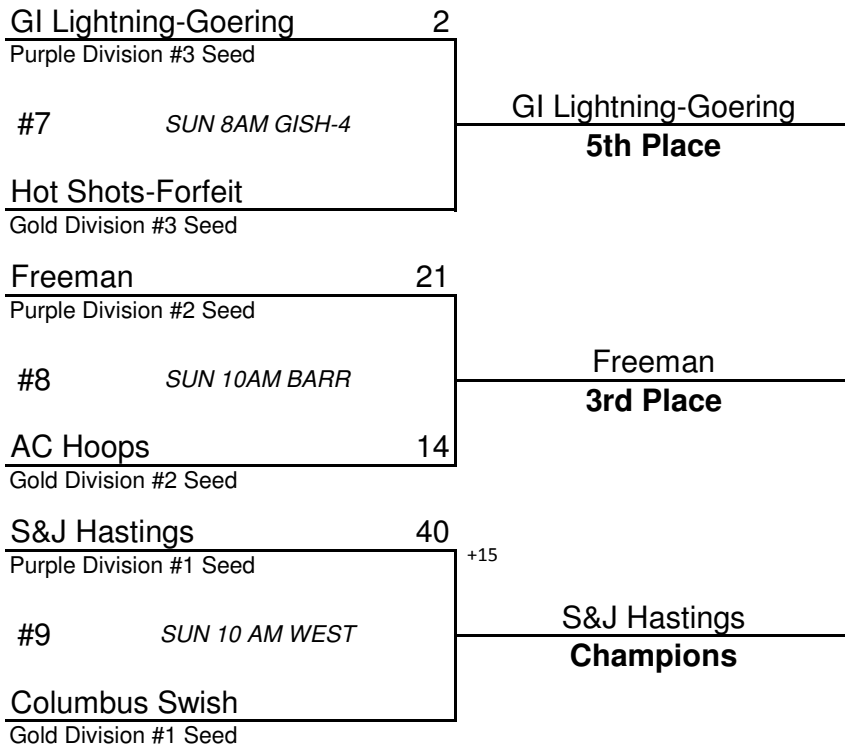

Champions: New Way Christian Academy-TX **2nd Place:** Waverly Lady Vikes

Medals will be awarded to the first 2 places

Tie breaker : 1. Head to head (if 2 teams tied) 2. Least points allowed in all games (if 3 teams tied)

Grade Level Girls 6 - Bracket B

6 Team Scramble

Purple Division

S&J Hastings
GI Lightning-Goering
Freeman Falcons

Gold Division

AC Hoops
Columbus Swish
Hotshots

- #1 *SAT 9AM YMCA-N* S&J Hastings - 46 vs GI Lightning-Goering - 27
- #2 *SAT 10 AM YMCA-N* AC Hoops - 10 vs Columbus Swish - 11
- #3 *SAT 2PM GISH-4* Freeman Falcons - 22 vs S&J Hastings - 36
- #4 *SAT 2PM GISH-1* Hotshots - vs AC Hoops - 42
- #5 *SAT 8PM SHOE* GI Lightning-Goering - 24 vs Freeman Falcons - 41
- #6 *SAT 6PM SHOE* Columbus Swish - 29 vs Hotshots - 20

Medals will be awarded to the first 3 places

Tie breaker: *If three teams in a division finish with 1 win and 1 loss records, fewest total points allowed in the 2 games will decide seeding. If 2 teams are still tied head to head game will decide.*

Medals will be awarded to the first 3 places

Tie breaker: If three teams in a division finish with 1 win and 1 loss records, fewest total points allowed in the 2 games will decide seeding. If 2 teams are still tied head to head game will decide.