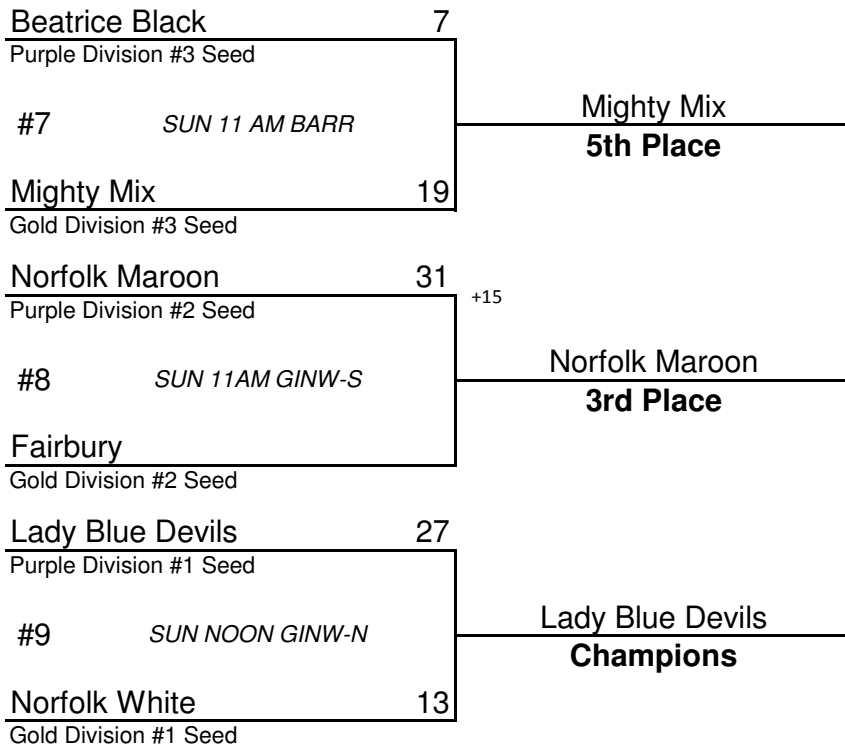

Grade Level Girls 6 - Bracket B

6 Team Scramble

Purple Division

S&J Hastings
GI Lightning-Goering
Freeman Falcons

Gold Division

AC Hoops
Columbus Swish
Hotshots

- #1 *SAT 9AM YMCA-N* S&J Hastings - 46 vs GI Lightning-Goering - 27
- #2 *SAT 10 AM YMCA-N* AC Hoops - 10 vs Columbus Swish - 11
- #3 *SAT 2PM GISH-4* Freeman Falcons - 22 vs S&J Hastings - 36
- #4 *SAT 2PM GISH-1* Hotshots - vs AC Hoops - 42
- #5 *SAT 8PM SHOE* GI Lightning-Goering - 24 vs Freeman Falcons - 41
- #6 *SAT 6PM SHOE* Columbus Swish - 29 vs Hotshots - 20

Medals will be awarded to the first 3 places

Tie breaker: *If three teams in a division finish with 1 win and 1 loss records, fewest total points allowed in the 2 games will decide seeding. If 2 teams are still tied head to head game will decide.*

Grade Level Girls 6 - Bracket C

6 Team Scramble

Purple Division

Norfolk Maroon
Lady Blue Devils
Beatrice Black

Gold Division

Fairbury
Mighty Mix
Norfolk White

- #1 *SAT 1PM GINW-N* Norfolk Maroon - 8 vs Lady Blue Devils - 9
- #2 *SAT 1PM GINW-S* Fairbury - 22 vs Mighty Mix - 13
- #3 *SAT 7PM YMCA-N* Beatrice Black - vs Norfolk Maroon - 38
- #4 *SAT 7PM YMCA-S* Norfolk White - 14 vs Fairbury - 10
- #5 *SUN 8 AM GISH-1* Lady Blue Devils - 25 vs Beatrice Black - 10
- #6 *SUN 8 AM GISH-2* Mighty Mix - 6 vs Norfolk White - 11

Medals will be awarded to the first 3 places

Tie breaker: If three teams in a division finish with 1 win and 1 loss records, fewest total points allowed in the 2 games will decide seeding. If 2 teams are still tied head to head game will decide.