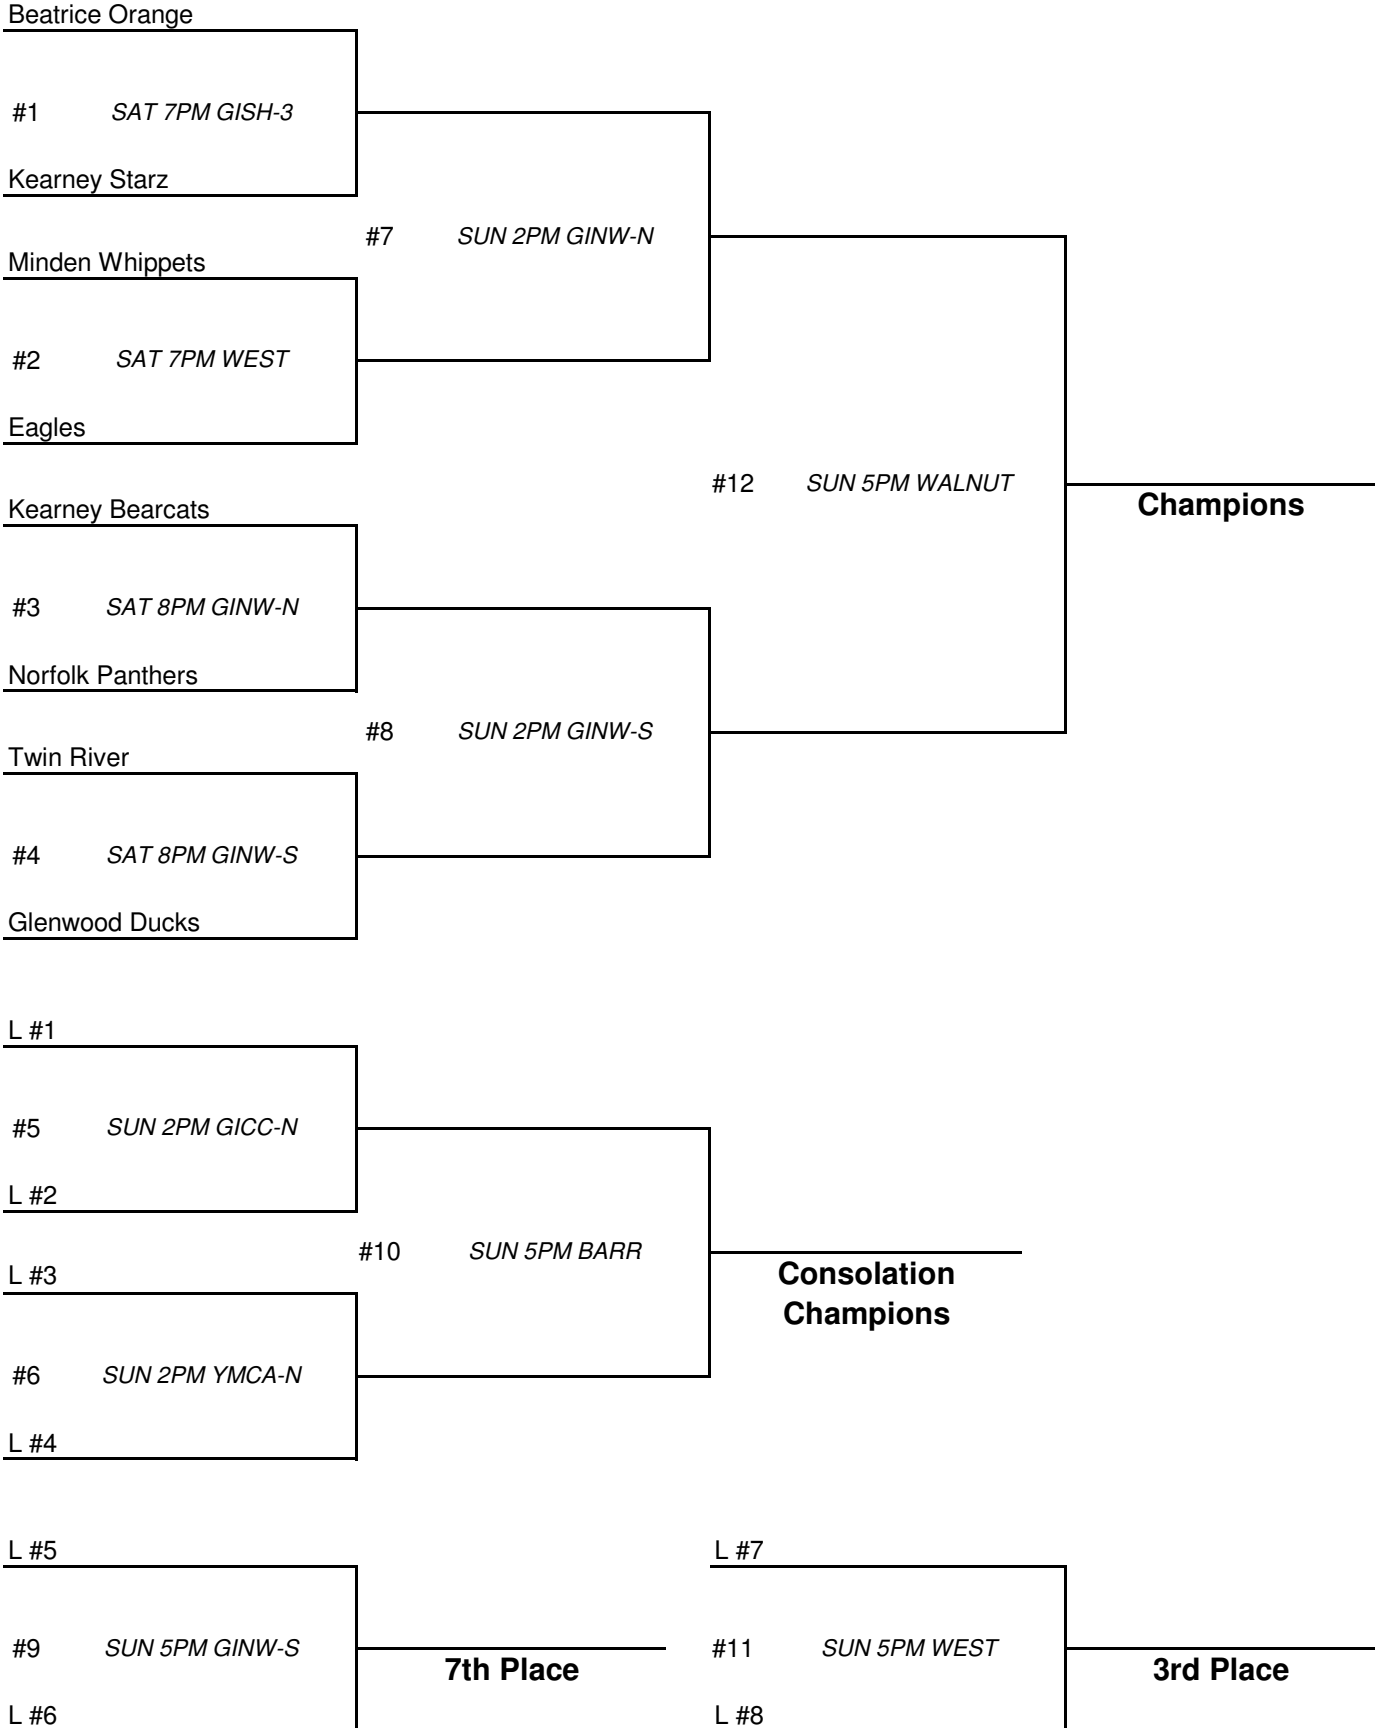

Grade Level Girls 8 - Bracket B