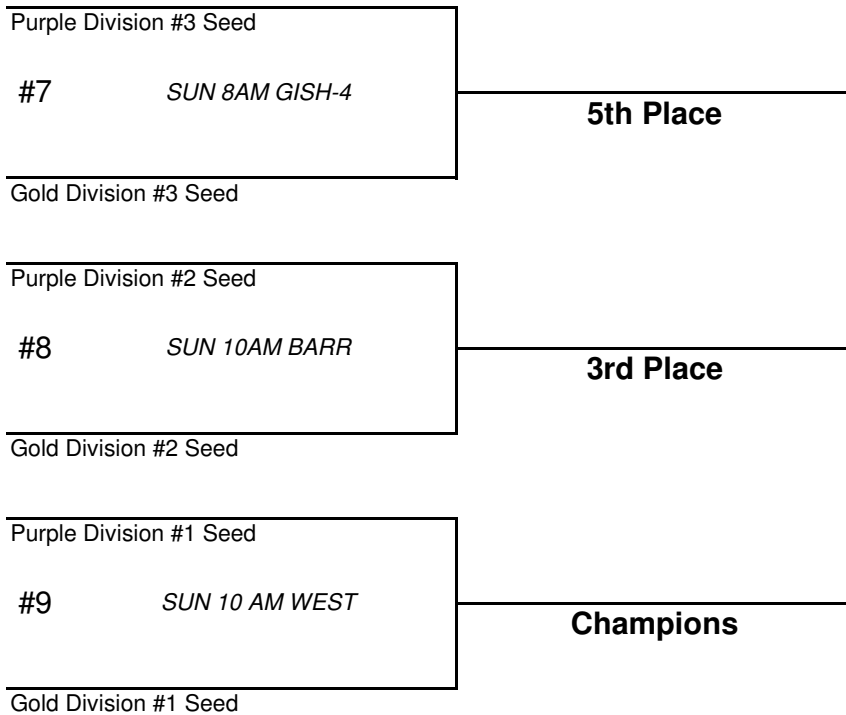

Champions: _____ **2nd Place:** _____

Medals will be awarded to the first 2 places

Tie breaker : 1. Head to head (if 2 teams tied) 2. Least points allowed in all games (if 3 teams tied)

Grade Level Girls 6 - Bracket B

6 Team Scramble

Purple Division

S&J Hastings
GI Lightning-Goering
Freeman Falcons

Gold Division

AC Hoops
Columbus Swish
Hotshots

- | | | |
|----|-------------------------|---|
| #1 | <i>SAT 9AM YMCA-N</i> | S&J Hastings vs GI Lightning-Goering |
| #2 | <i>SAT 10 AM YMCA-N</i> | AC Hoops vs Columbus Swish |
| #3 | <i>SAT 2PM GISH-4</i> | Freeman Falcons vs S&J Hastings |
| #4 | <i>SAT 2PM GISH-1</i> | Hotshots vs AC Hoops |
| #5 | <i>SAT 8PM SHOE</i> | GI Lightning-Goering vs Freeman Falcons |
| #6 | <i>SAT 6PM SHOE</i> | Columbus Swish vs Hotshots |

Medals will be awarded to the first 3 places

Tie breaker: *If three teams in a division finish with 1 win and 1 loss records, fewest total points allowed in the 2 games will decide seeding. If 2 teams are still tied head to head game will decide.*