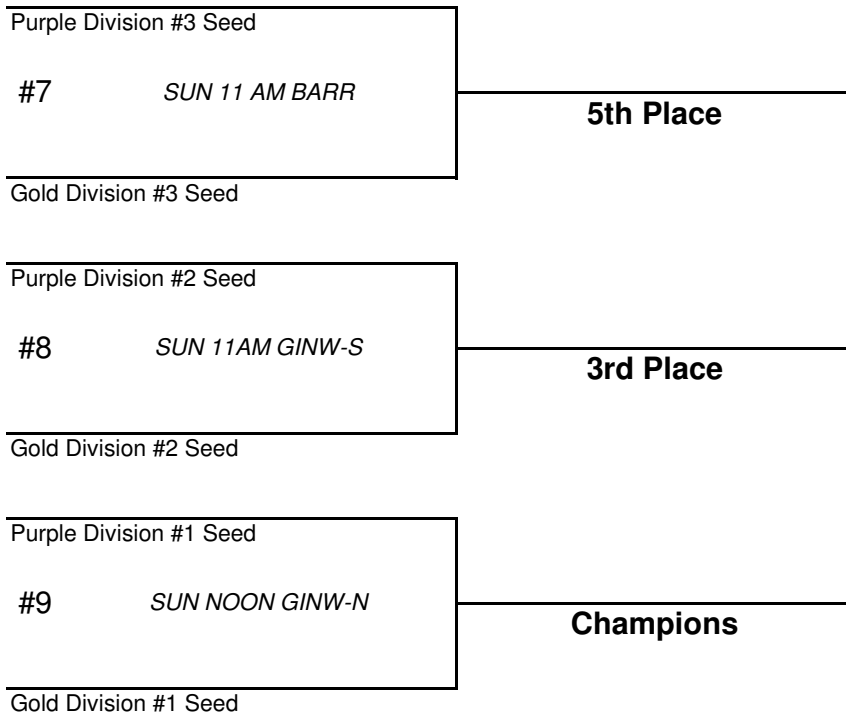

6 Team Scramble

Purple Division

S&J Hastings
GI Lightning-Goering
Freeman Falcons

Gold Division

AC Hoops
Columbus Swish
Hotshots

- | | | |
|----|-------------------------|---|
| #1 | <i>SAT 9AM YMCA-N</i> | S&J Hastings vs GI Lightning-Goering |
| #2 | <i>SAT 10 AM YMCA-N</i> | AC Hoops vs Columbus Swish |
| #3 | <i>SAT 2PM GISH-4</i> | Freeman Falcons vs S&J Hastings |
| #4 | <i>SAT 2PM GISH-1</i> | Hotshots vs AC Hoops |
| #5 | <i>SAT 8PM SHOE</i> | GI Lightning-Goering vs Freeman Falcons |
| #6 | <i>SAT 6PM SHOE</i> | Columbus Swish vs Hotshots |

Medals will be awarded to the first 3 places

Tie breaker: *If three teams in a division finish with 1 win and 1 loss records, fewest total points allowed in the 2 games will decide seeding. If 2 teams are still tied head to head game will decide.*

Grade Level Girls 6 - Bracket C

6 Team Scramble

Purple Division

Norfolk Maroon
Lady Blue Devils
Beatrice Black

Gold Division

Fairbury
Mighty Mix
Norfolk White

- #1 *SAT 1PM GINW-N* Norfolk Maroon vs Lady Blue Devils
- #2 *SAT 1PM GINW-S* Fairbury vs Mighty Mix
- #3 *SAT 7PM YMCA-N* Beatrice Black vs Norfolk Maroon
- #4 *SAT 7PM YMCA-S* Norfolk White vs Fairbury
- #5 *SUN 8 AM GISH-1* Lady Blue Devils vs Beatrice Black
- #6 *SUN 8 AM GISH-2* Mighty Mix vs Norfolk White